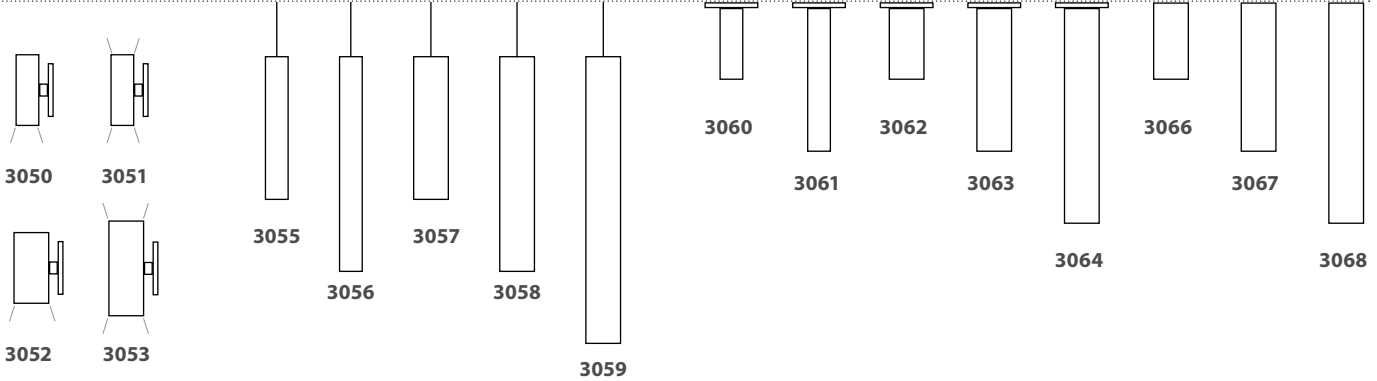

ALC® SPECIFICATIONS: how to order

ARCHITECTURAL LIGHTING CYLINDERS

A classic modern architectural lighting form, Architectural Lighting Cylinders are available in a variety of sizes, configurations, and finishes, with multiple beam spread options and a number of glass and metal trims. Used singularly, in clusters, or in an aligned arrangement, ALC offers limitless possibilities to express individual style and unique creativity.

ALC CYLINDERS