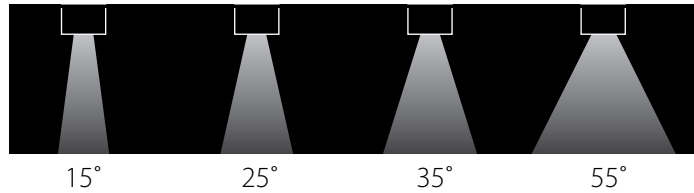

ALC BEAM SPREADS

Downlights available in 4 beam spreads