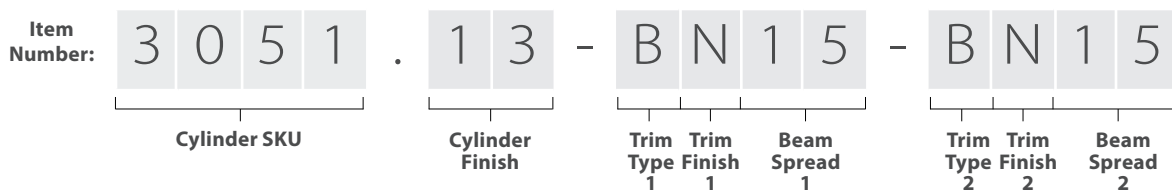

ALC BEAM SPREADS

Downlights available in 4 beam spreads

ALC® SPECIFICATIONS: how to order

The ALC system extends through a range of configurations, including pendant, surface-, and wall-mounted fixtures in a variety of lighting and finish options.

ALC ITEM NUMBER - One-Sided LED Sconces, Pendants, Surface Mounts

ALC ITEM NUMBER - Two-Sided LED Sconces

Build your item number as shown above, by selecting from left to right the desired option from each column. Note that ALC two-sided LED sconces require an additional extension as indicated. For help selecting configurations, contact our Contract Sales team at contract@sonneman.com.